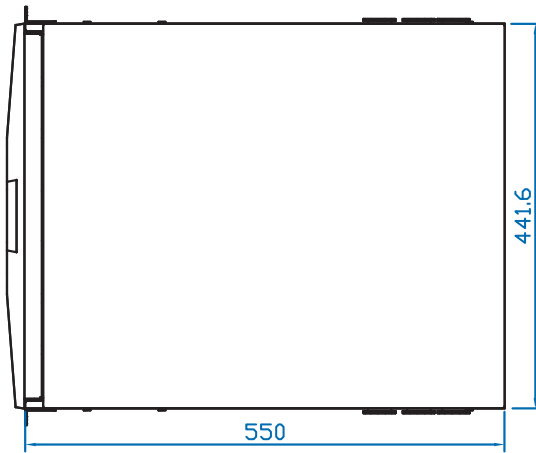

Diagrams (mm)

Keyboard Mouse Cable

EKC-3

- 6 feet Combo keyboard mouse cable (bundle)
- VGA + USB or PS/2, server end
- DB15 (VGA, USB KB & MS), console port