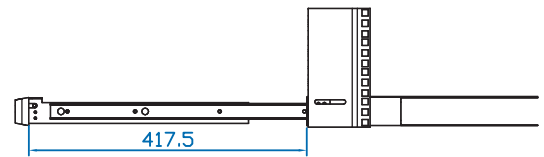

Diagrams (mm)

Keyboard Mouse Cable

EKC-3

- 6 feet Combo keyboard mouse cable (bundle)
- VGA + USB or PS/2, server end
- DB15 (VGA, USB KB & MS), console port