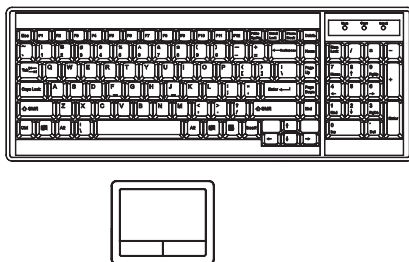

Standard Keyboard

Ge G keyboard integrated with touchpad